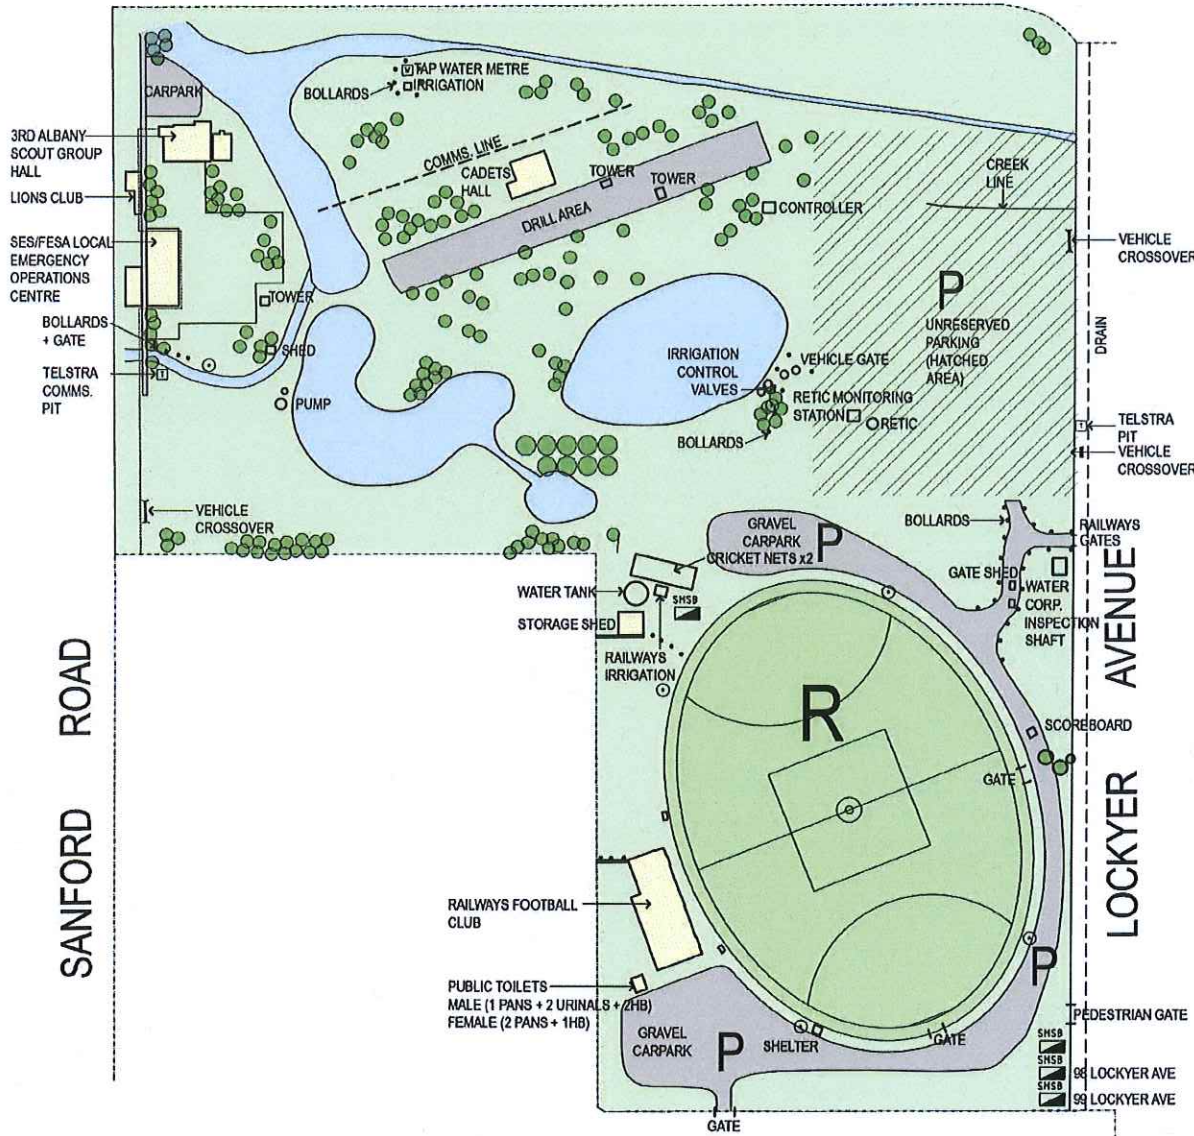

NORTH ROAD

SYMBOL KEY

⊙ 25M HIGH SPORTS LIGHTS (100 LUX)
ON LIGHTING CONTROL SYSTEM
BY COA

⎓ UNDERGROUND POWER CONDUIT

▨ BMSB BUILDING MAIN SWITCH BOARD
▨ SMSB SITE MAIN SWITCH BOARD
▨ SDB SITE DISTRIBUTION BOARD

⊕ WATER WATER

⊛ LIGHTS

⊙ COMMUNICATIONS CONDUIT

HWU HOT WATER UNIT

FHR FIRE HOSE REEL

WP WATERPROOF DOUBLE GPO

DOUBLE GPO

▽ MICROPHONE POINT

ⓔ EXIT

GRASS AREAS

PRIVATE AREAS

SEALED CAR PARK

CENTENNIAL PARK

CENTRAL PRECINCT

WINTER SPORTING FACILITIES

10M 30M 50M 100m

SCALE: @ A3