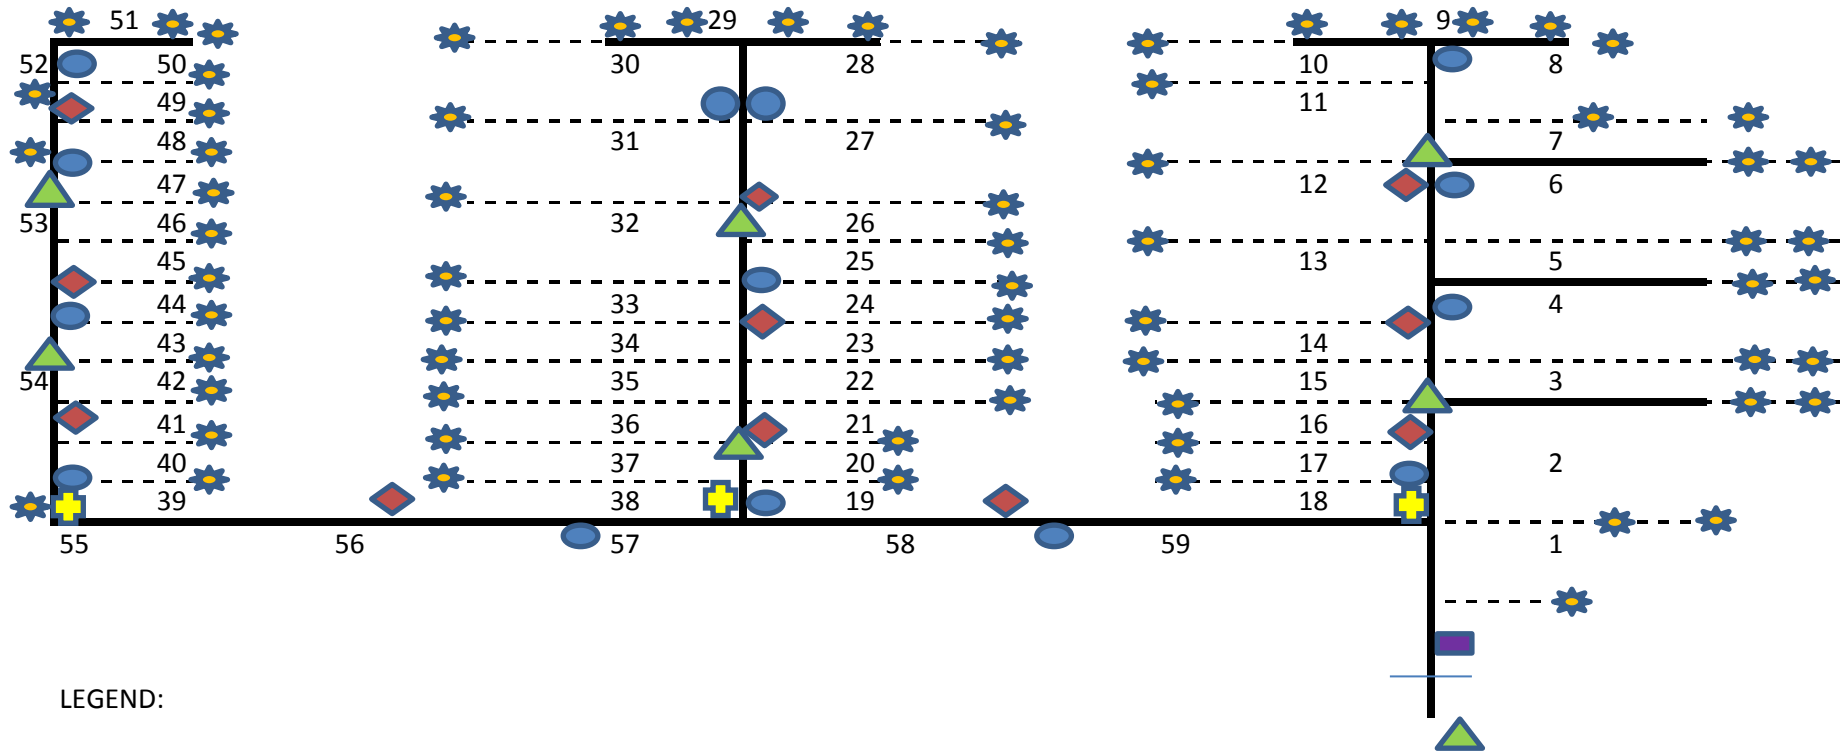

EMU POINT BOAT PENS MARINA LOCATION MAP

LEGEND:

-  Power outlet
-  Water supply (tap)
-  9kg Chemical Fire Extinguishers
-  Portable water pump
-  Oil/Fuel Spill Kit (DPI Shed - keys with authorised officers)
-  Security light
-  Locked gate
-  Mooring piles

NOT TO SCALE