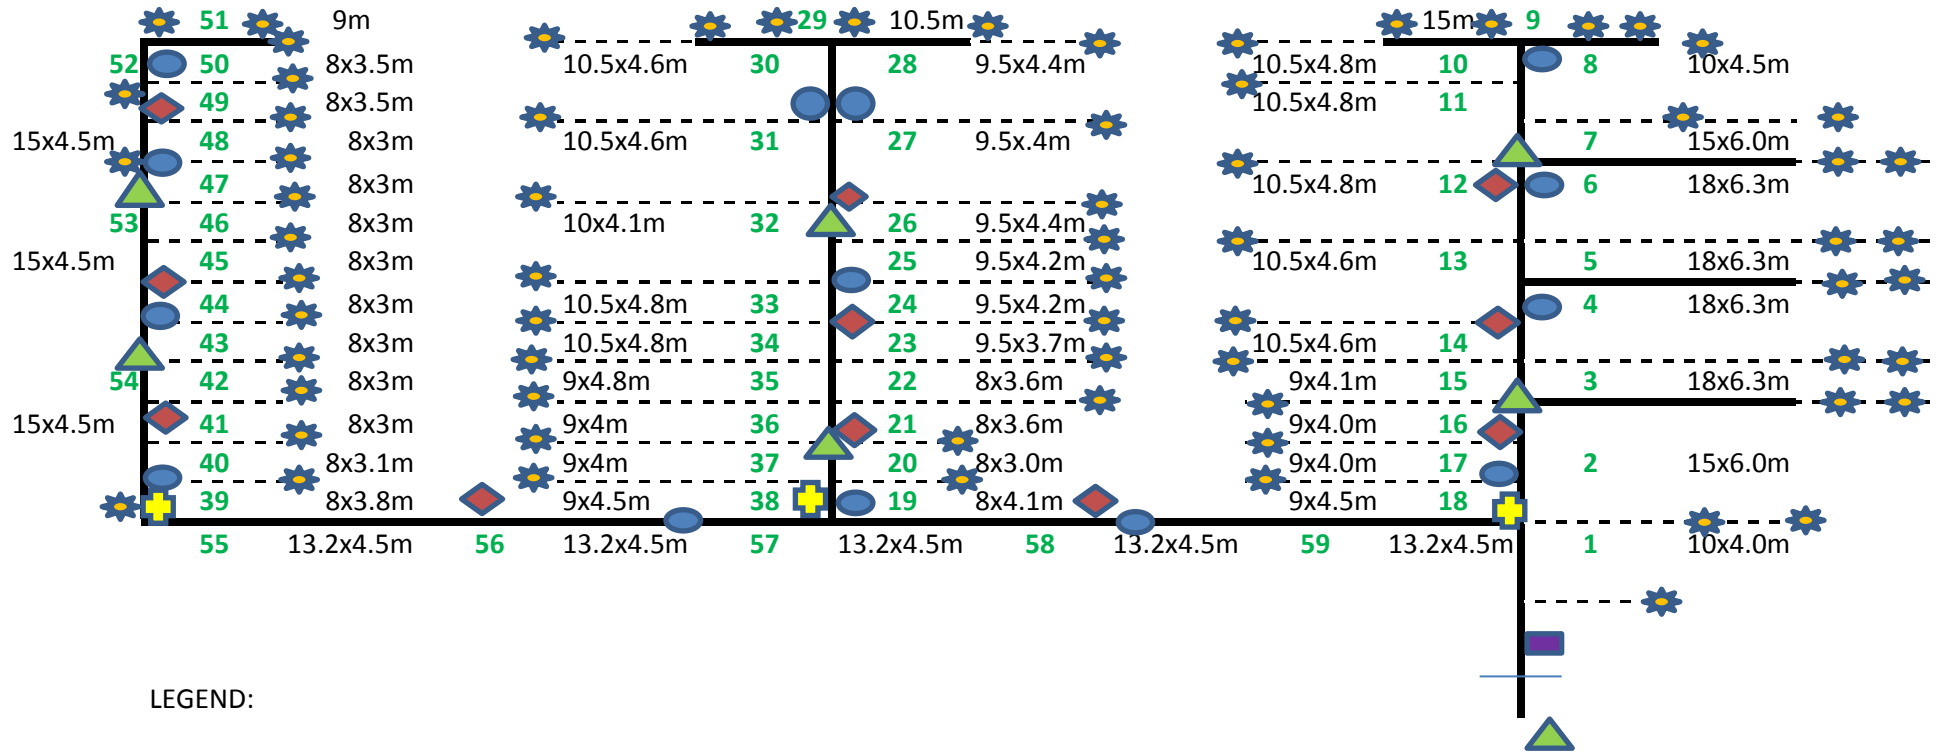

EMU POINT BOAT PENS MARINA LOCATION MAP

LEGEND:

- Power outlet
- Water supply (tap)
- 9kg Chemical Fire Extinguishers
- Portable water pump
- Oil/Fuel Spill Kit (DPI Shed - keys with authorised officers)
- Security light
- Locked gate
- Mooring piles

NOT TO SCALE