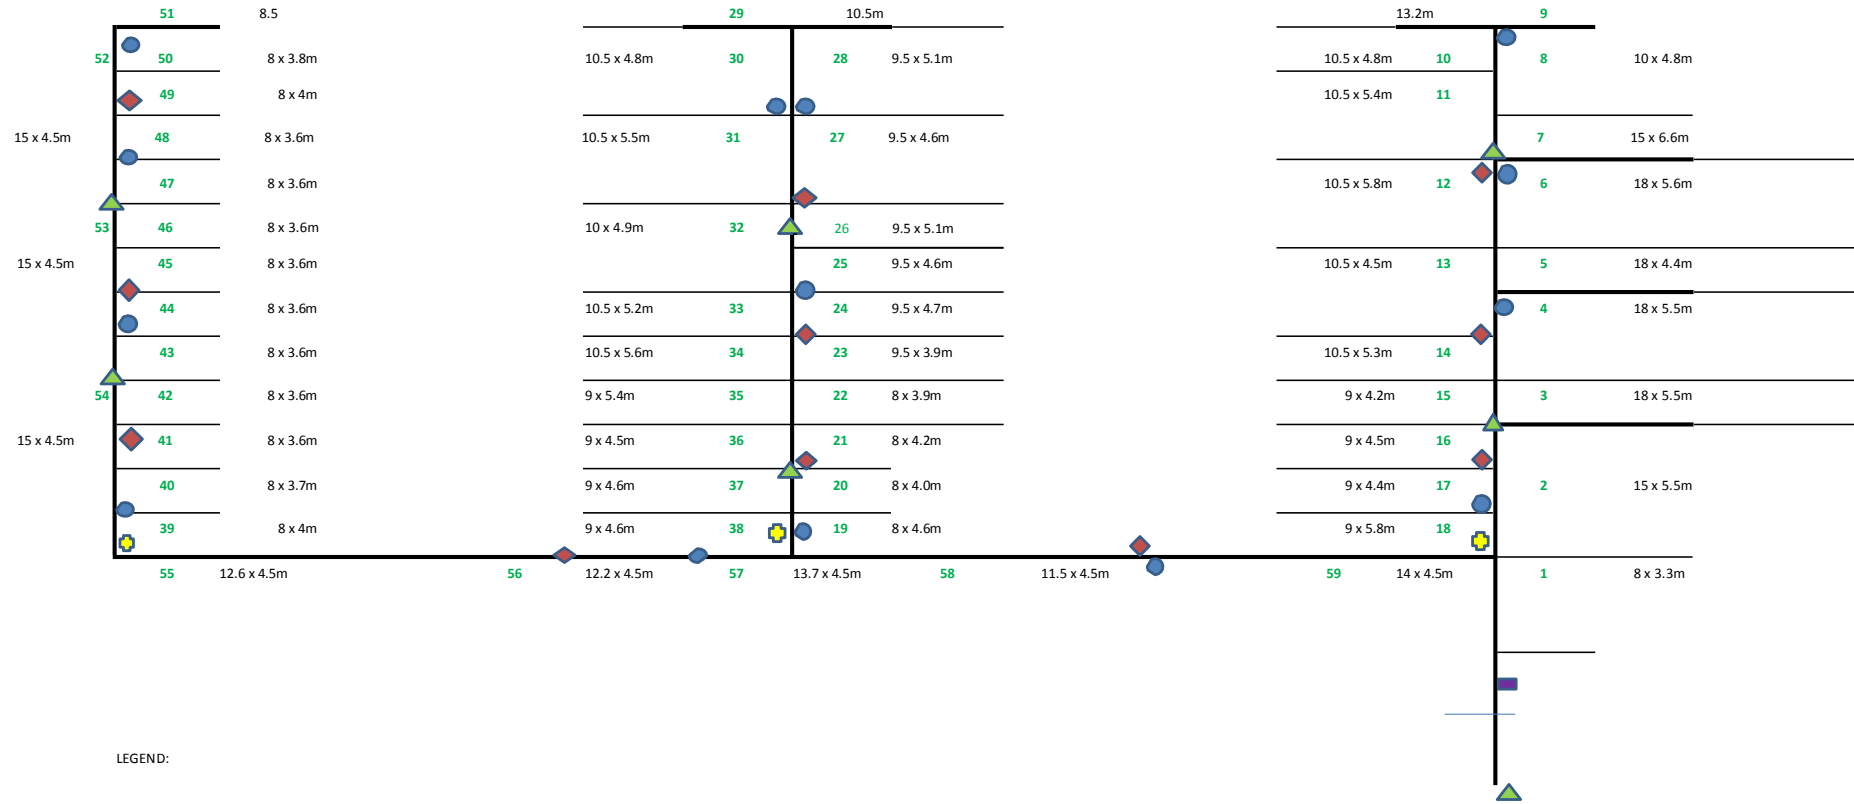

EMU POINT BOAT PENS

LEGEND:

-  Power outlet
-  Water supply (tap)
-  9kg Chemical Fire Extinguishers
-  Portable water pump
-  Oil/Fuel Spill Kit (DPI Shed - keys with authorised officers)
-  Security light
-  Locked gate