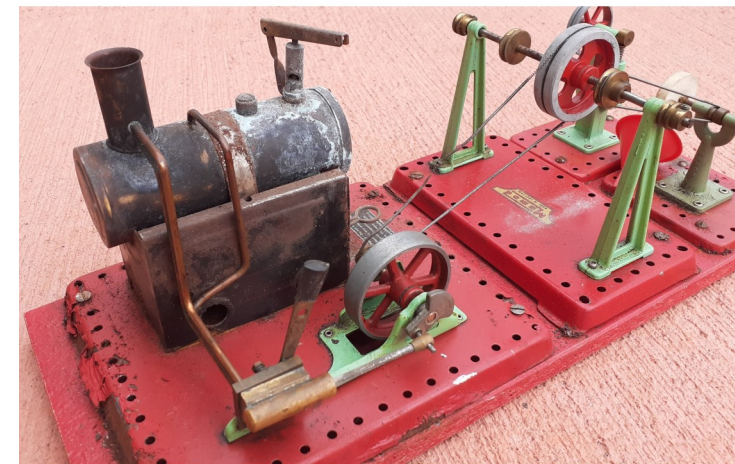

10
Apr

at

MUSEUM OF
THE GREAT
SOUTHERN
Eclipse Building

1.30-2.30pm

The Great War in Miniature Exhibition

This exhibition features the meticulously detailed creations of artist Chris Williams; with over 80 scale models of World War One military resources, authentically replicated aircraft, vehicles, figures, dioramas and vignettes.

All ages. Free entry.

20
Mar

To

9
May

at

MUSEUM OF
THE GREAT
SOUTHERN
Pop-up Galleries

Magnificent Machines Discovery Centre

Visit the Discovery Centre to explore the world of simple machines. How does a push or pull affect an object and how can magnets overcome friction? Design a craft for our flight table, use pulleys and winches to lift weights and engineer a giant marble run to predict an object's path.