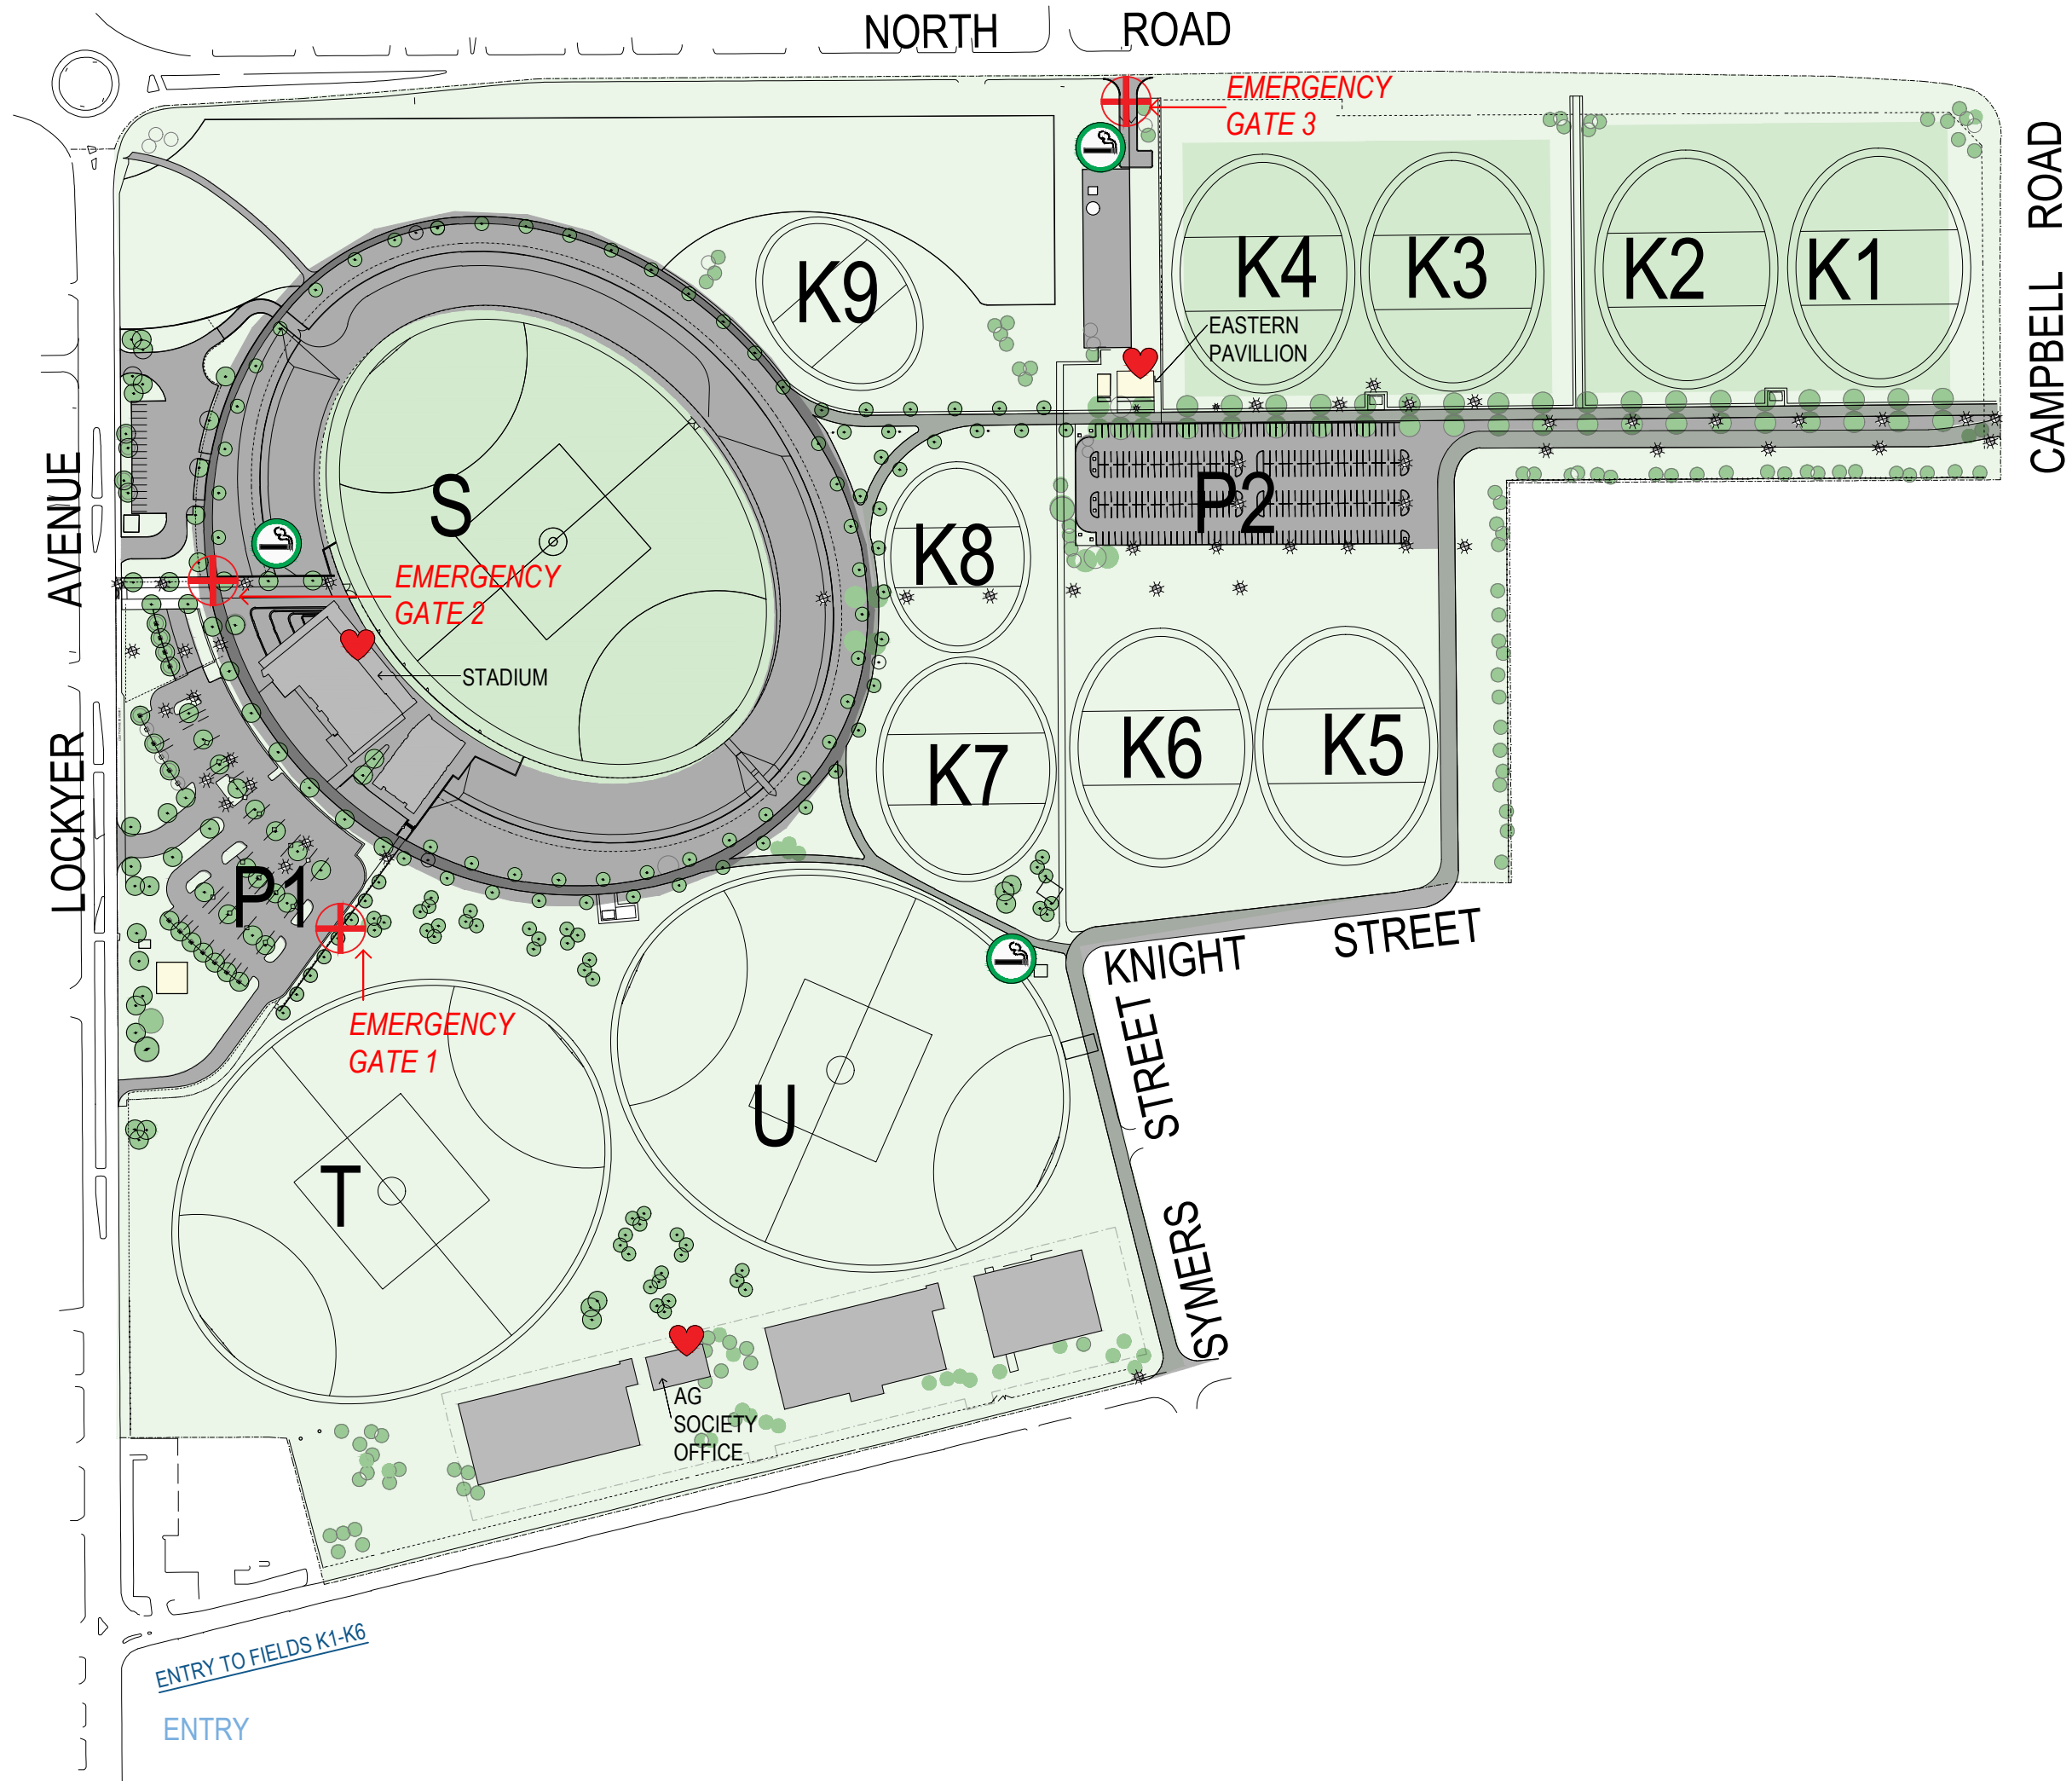

CENTENNIAL PARK
EASTERN PRECINCT

SYMBOL KEY

-  DEFIB (DEFIBRILLATOR)
-  EMERGENCY VEHICLE ACCESS GATE
-  DESIGNATED SMOKING AREA

ENTRY TO FIELDS K1-K6
ENTRY